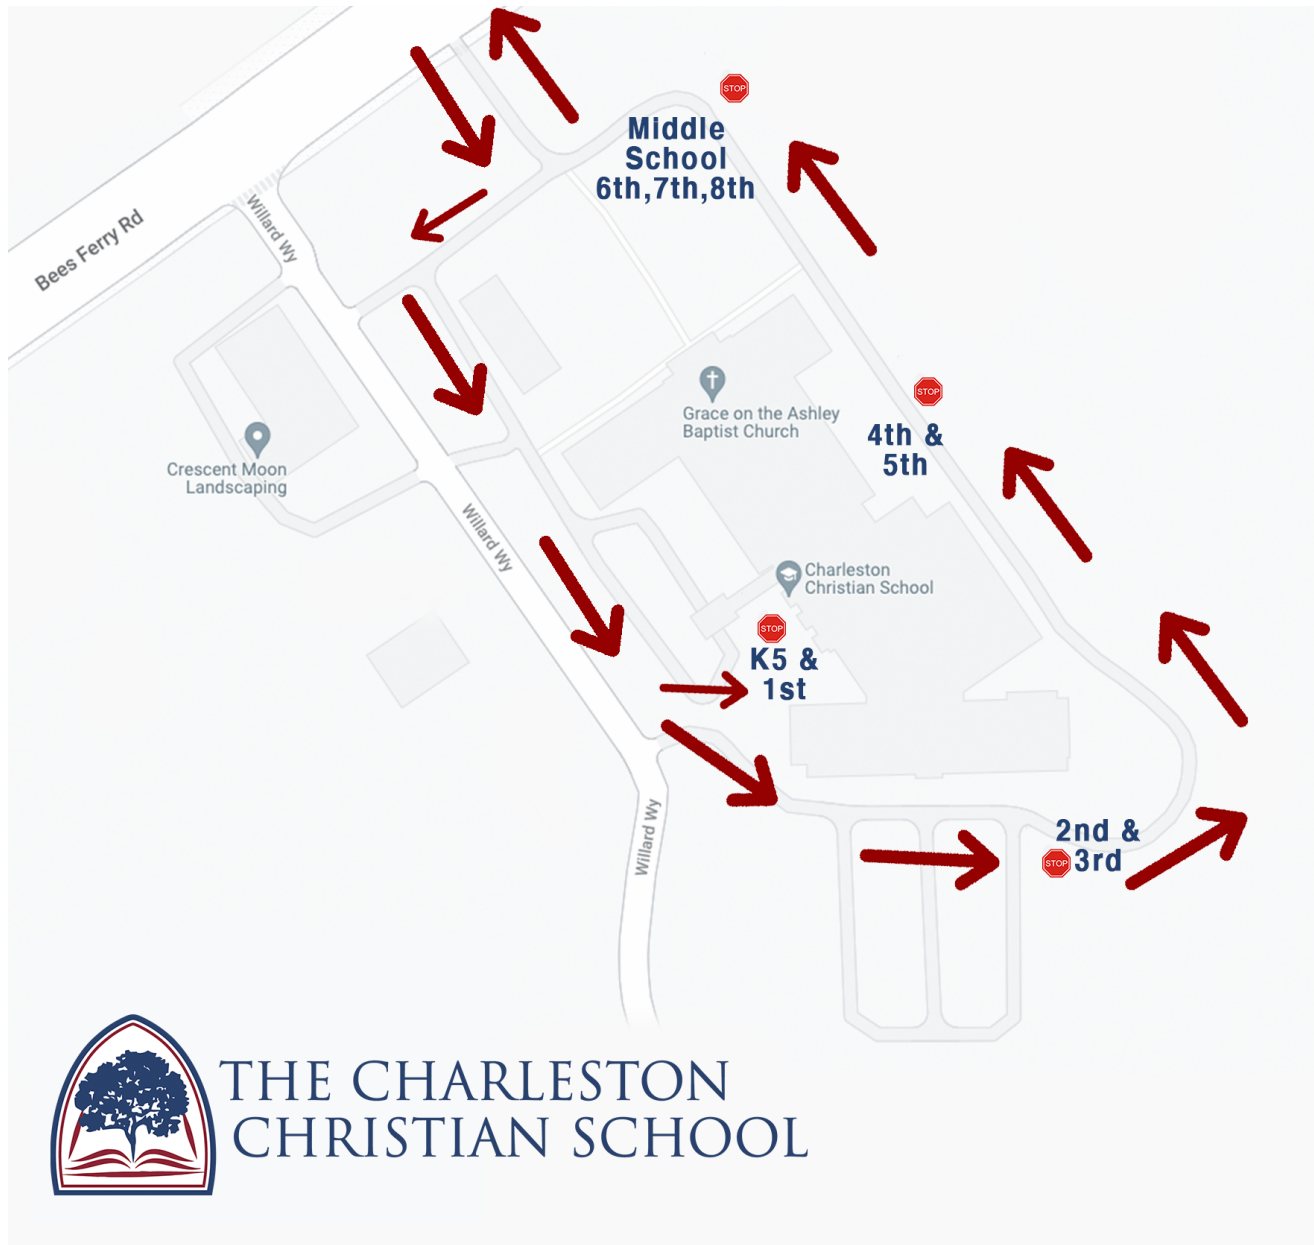

Dismissal Map

Dismissal Locations

K5 & 1st Grade - Lower Elementary Playground
2nd/3rd - Upper Elementary Playground
4th/5th - Second Set of Gym Doors
6th-8th - Empty Field at the front of GOTA

Rainy Day Dismissal Locations

K5 & 1st Grade - Brick Awning
2nd/3rd - Front Doors of CCS
4th/5th - Morning Carline Gym Doors
6th-8th - Last hallway of GOTA

Please Note: There are two lanes, one for picking up students and one for passing. Make sure to drive safely and check before entering the passing lane.

For Safety: Please have students enter and exit on the left side of the car.